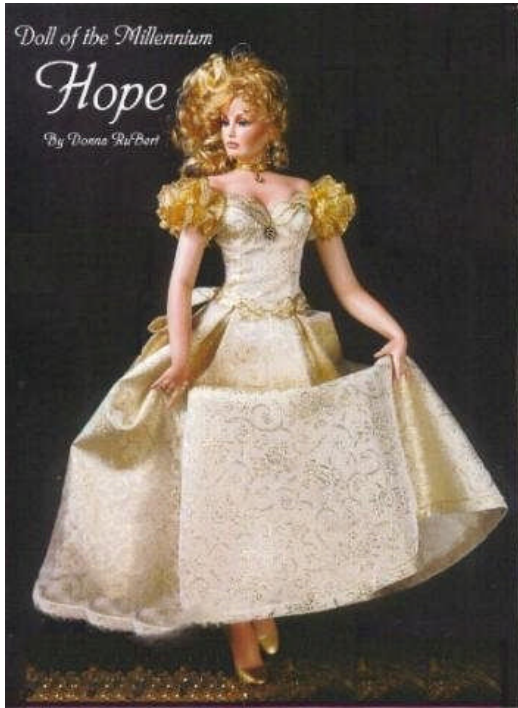

## Hope 23" Pricing Info

by Doll Artworks, part of the ever popular Lady Series is available as a cloth bodied or an all porcelain bodied doll. Optional cloth body parts: Hope full arms, Hope torso, Hope legs, Pin-Up girl short arms, Pin-Up girl torso (one shoulder up), Chari legs, Linda legs. Poured in French Rose. If ordering by fax or phone, please state slip color.

Cloth Bodied Price	All Porcelain Body Price
<b>S F G W</b> DA-HPE23S \$35.00	<b>S F G W</b> DA-APB23S1-HPE \$55.00
<b>S F G W Kit</b> DA-HPE23SK \$61.00	<b>S F G W Kit</b> DA-APB23SK1-HPE \$81.00
<b>Bisque</b> DA-HPE23B \$65.00	<b>Bisque</b> DA-APB23B1-HPE \$80.00
<b>Bisque Kit</b> DA-HPE23BK \$91.00	<b>Bisque Kit</b> DA-APB23BK1-HPE \$106.00
<b>Painted Bisque</b> DA-HPE23PB \$110.00	<b>Painted Bisque</b> DA-APB23PB1-HPE \$125.00
<b>Painted Kit</b> DA-HPE23PK \$150.00	<b>Painted Kit</b> DA-APB23PK1-HPE \$165.00
<b>Finished Doll</b> DA-HPE23FD \$225.00	<b>Finished Doll</b> DA-APB23FD1-HPE \$255.00